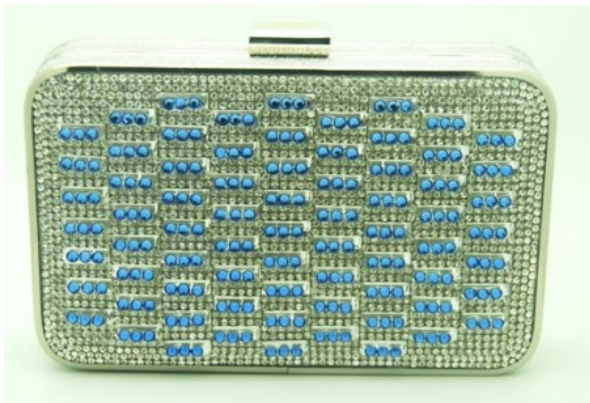

Silver Clutch Purse (also includes chain link strap) w/Ocean Blue Swarovski Crystals

Product Code: Silver Clutch Purse (also includes chain link strap) w/Ocean Blu

Price: \$89.99